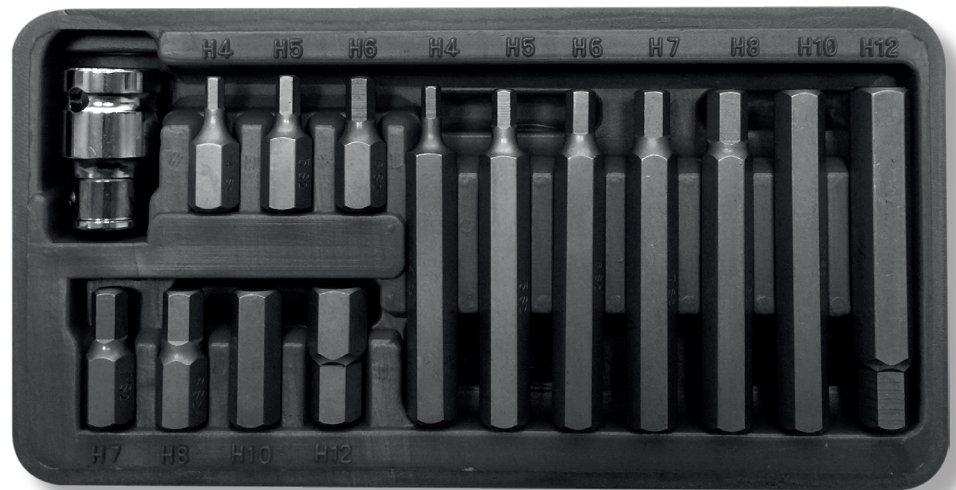

15 PCS HEX BIT SET 10 MM H4-H12

PRODUCT FEATURES

The set includes: 10 mm  1/2".  H4, H5, H6, H7, H8, H10, H12 1 piece of each 30 mm and 75 mm.

x15  10 mm 1/2" S2 HRC 60±2

CODE	QUANTITY [PCS]	
10743	15	25

**PROLINE®**