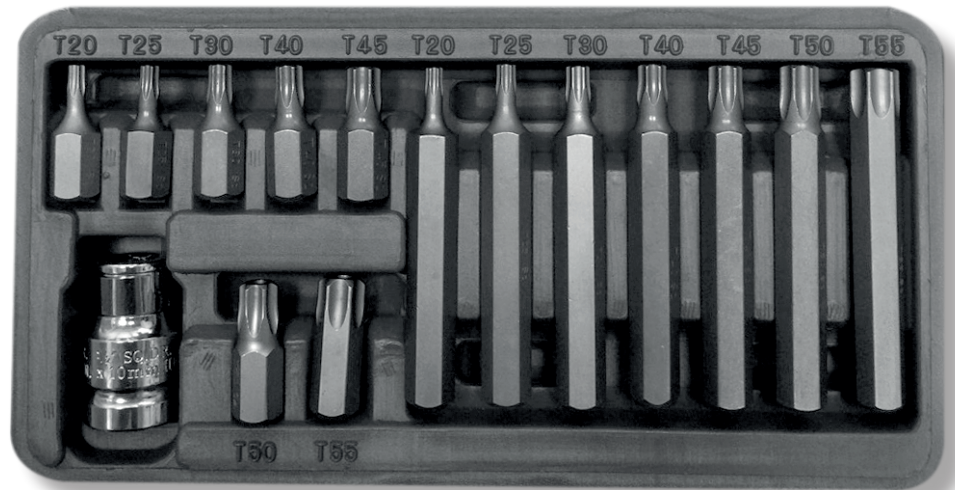

**15 PCS TORX "SECURITY" BIT SET
10 MM T20-T55**

PRODUCT FEATURES

The set includes: 10 mm 1/2". T20, T25, T30, T40, T45, T50, T55 1 piece of each 30 mm and 75 mm.

x15 **10 mm** **1/2"** **S2** **HRC 60±2**

CODE	QUANTITY [PCS]	
10745	15	25

PROLINE®