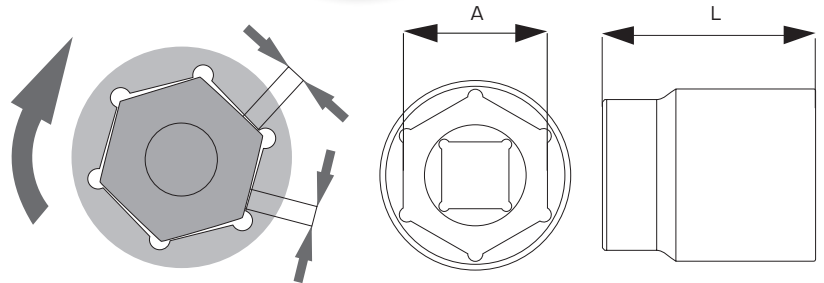

**6 PT. DEEP IMPACT SOCKET**

**PRODUCT FEATURES**

Delivered in a cardboard box or on a hanger.

**1/2"** **3/4"** **CrMo** **PRO**  
SCM-440 **DRIVE**

CODE	SIZE GROUP	A [MM]	L [MM]		
18456	1/2"	26	78	-	12/48
18457	1/2"	27	78	-	12/48
18458	1/2"	28	78	-	12/48
18459	1/2"	29	78	-	10/40
18460	1/2"	30	78	-	10/40
18462	1/2"	32	78	-	10/40
ZR18440	1/2"	10	78	x	30/120
ZR18441	1/2"	11	78	x	30/120
ZR18442	1/2"	12	78	x	30/120
ZR18443	1/2"	13	78	x	30/120
ZR18444	1/2"	14	78	x	30/120
ZR18445	1/2"	15	78	x	30/120
ZR18446	1/2"	16	78	x	30/120
ZR18447	1/2"	17	78	x	25/100
ZR18448	1/2"	18	78	x	24/96
ZR18449	1/2"	19	78	x	24/96

**6 PT. DEEP IMPACT SOCKET**

**PRODUCT FEATURES**

Delivered in a cardboard box or on a hanger.

**1/2"** **3/4"** **CrMo** **PRO**  
SCM-440 **DRIVE**

CODE	SIZE GROUP	A [MM]	L [MM]		
ZR18450	1/2"	20	78	x	20/80
ZR18451	1/2"	21	78	x	20/80
ZR18452	1/2"	22	78	x	18/72
ZR18453	1/2"	23	78	x	15/60
ZR18454	1/2"	24	78	x	15/60
ZR18455	1/2"	25	78	x	15/60
ZR18456	1/2"	26	78	x	12/48
ZR18457	1/2"	27	78	x	12/48
ZR18458	1/2"	28	78	x	12/48
ZR18459	1/2"	29	78	x	10/40
ZR18460	1/2"	30	78	x	10/40
ZR18462	1/2"	32	78	x	10/40
18969	3/4"	19	90	-	9/36
18971	3/4"	21	90	-	9/36
18972	3/4"	22	90	-	9/36
18973	3/4"	23	90	-	9/36

6 PT. DEEP IMPACT SOCKET

PRODUCT FEATURES

Delivered in a cardboard box or on a hanger.

1/2" 3/4" CrMo SCM-440 PRO DRIVE

CODE	SIZE GROUP	A [MM]	L [MM]		
18974	3/4"	24	90	-	9/36
18975	3/4"	25	90	-	9/36
18976	3/4"	26	90	-	9/36
18977	3/4"	27	90	-	9/36
18978	3/4"	28	90	-	8/32
18979	3/4"	29	90	-	8/32
18980	3/4"	30	90	-	7/28
18982	3/4"	32	90	-	7/28
18983	3/4"	33	90	-	6/24
18984	3/4"	34	90	-	6/24
18985	3/4"	35	90	-	6/24
18986	3/4"	36	90	-	6/24
18988	3/4"	38	90	-	6/24
18991	3/4"	41	90	-	5/20
18992	3/4"	42	90	-	4/16
18993	3/4"	43	90	-	3/12