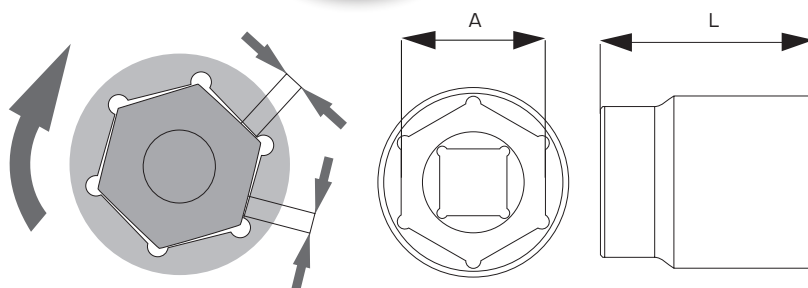

**6 PT. DEEP IMPACT SOCKET**

**PRODUCT FEATURES**

Delivered in a cardboard box or on a hanger.

**1/2"** **3/4"** **CrMo** **PRO**  
SCM-440 **DRIVE**

CODE	SIZE GROUP	A [MM]	L [MM]		
ZR18450	1/2"	20	78	x	20/80
ZR18451	1/2"	21	78	x	20/80
ZR18452	1/2"	22	78	x	18/72
ZR18453	1/2"	23	78	x	15/60
ZR18454	1/2"	24	78	x	15/60
ZR18455	1/2"	25	78	x	15/60
ZR18456	1/2"	26	78	x	12/48
ZR18457	1/2"	27	78	x	12/48
ZR18458	1/2"	28	78	x	12/48
ZR18459	1/2"	29	78	x	10/40
ZR18460	1/2"	30	78	x	10/40
ZR18462	1/2"	32	78	x	10/40
18969	3/4"	19	90	-	9/36
18971	3/4"	21	90	-	9/36
18972	3/4"	22	90	-	9/36
18973	3/4"	23	90	-	9/36

6 PT. DEEP IMPACT SOCKET

PRODUCT FEATURES

Delivered in a cardboard box or on a hanger.

1/2" 3/4" CrMo SCM-440 PRO DRIVE

CODE	SIZE GROUP	A [MM]	L [MM]		
18974	3/4"	24	90	-	9/36
18975	3/4"	25	90	-	9/36
18976	3/4"	26	90	-	9/36
18977	3/4"	27	90	-	9/36
18978	3/4"	28	90	-	8/32
18979	3/4"	29	90	-	8/32
18980	3/4"	30	90	-	7/28
18982	3/4"	32	90	-	7/28
18983	3/4"	33	90	-	6/24
18984	3/4"	34	90	-	6/24
18985	3/4"	35	90	-	6/24
18986	3/4"	36	90	-	6/24
18988	3/4"	38	90	-	6/24
18991	3/4"	41	90	-	5/20
18992	3/4"	42	90	-	4/16
18993	3/4"	43	90	-	3/12

**6 PT. DEEP IMPACT SOCKET**

**PRODUCT FEATURES**

Delivered in a cardboard box or on a hanger.

**1/2" 3/4" CrMo SCM-440 PRO DRIVE**

CODE	SIZE GROUP	A [MM]	L [MM]		
18996	3/4"	46	90	-	2/12
18998	3/4"	48	90	-	2/8
18999	3/4"	50	90	-	2/8
ZR18969	3/4"	19	90	x	9/36
ZR18971	3/4"	21	90	x	9/36
ZR18972	3/4"	22	90	x	9/36
ZR18973	3/4"	23	90	x	9/36
ZR18974	3/4"	24	90	x	9/36
ZR18975	3/4"	25	90	x	9/36
ZR18976	3/4"	26	90	x	9/36
ZR18977	3/4"	27	90	x	9/36
ZR18978	3/4"	28	90	x	8/32
ZR18979	3/4"	29	90	x	8/32
ZR18980	3/4"	30	90	x	7/28
ZR18982	3/4"	32	90	x	7/28
ZR18983	3/4"	33	90	x	6/24
ZR18984	3/4"	34	90	x	6/24