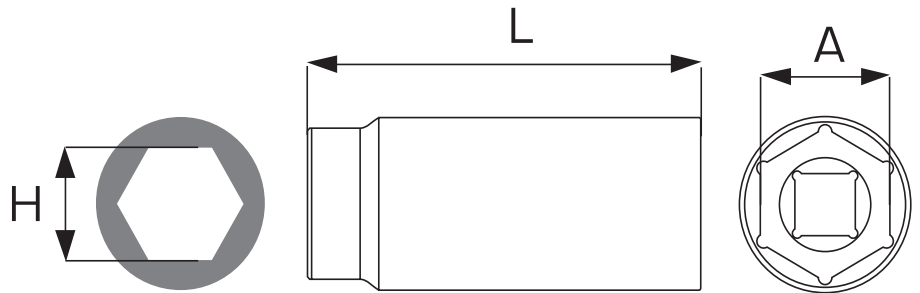

6 PT. SPARK PLUG SOCKET 1/2"

PRODUCT FEATURES

With a rubber insert, protecting the plug from falling out and the ceramic fixture from damage. The socket with hangers is available on special order.

1/2" CrV PRO DRIVE

CODE	A [MM]	L [MM]	H [MM]		
18546	16	64	-	-	20/160
18547	21	64	23.6	-	20/100
ZR18546	16	64	-	x	20/160
ZR18547	21	64	23.6	x	20/100