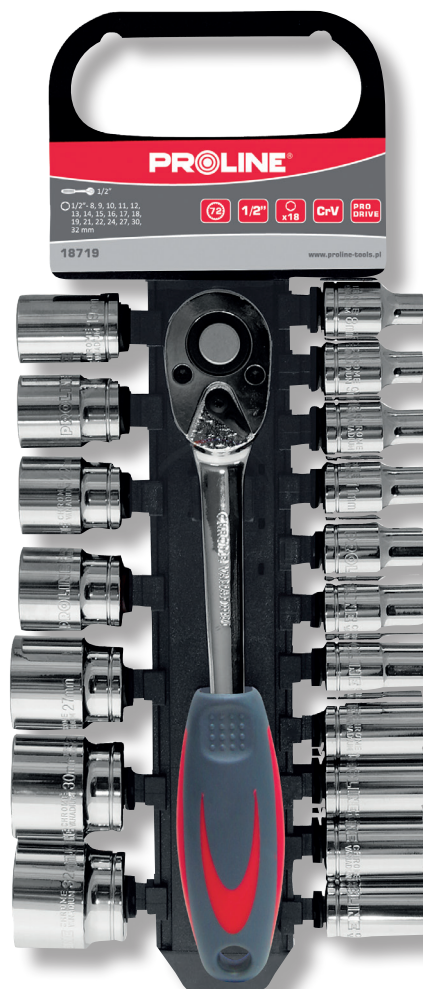

MECHANICAL TOOLS AND WORKSHOP ACCESSORIES

19 PCS SOCKET SET, 1/2" DRIVE, 8-32 MM

PRODUCT FEATURES

1/2"  8, 9, 10, 11, 12, 13, 14, 15, 16, 17, 18,
19, 21, 22, 24, 27, 30, 32 mm. 1/2"  36 T.
CrV steel, chromium-plated and polished.

CODE	PER SET [PCS]	
18719	19	10

PROLINE®

 <https://pl-pl.facebook.com/ProlineTools>
www.proline-tools.com