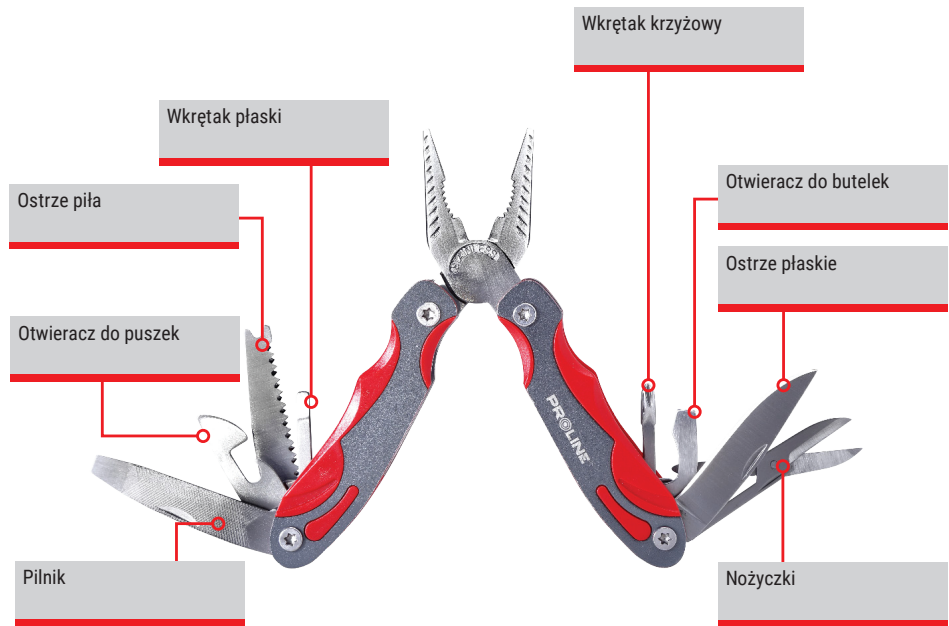

PRODUCT FEATURES

Stainless steel. Aluminum body with plastic covers. The set includes: pliers, smooth blade, saw, file, Phillips screwdriver, slotted screwdriver, bottle opener, tin opener, scissors. The set includes nylon case with a velcro fastener.

CODE	LENGTH [MM]		
30050	150	x	12/48

PROLINE®