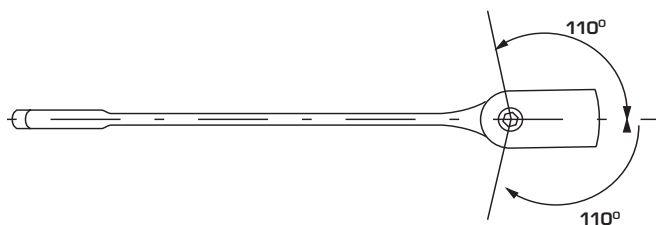

PRODUCT FEATURES

Forged. Chromium-plated. Satin. Ground head.
Socket: 50BV30. Head range of motion: $220^{\circ} \pm 5^{\circ}$.

CODE	SIZE [MM]	L [MM]	D2 [MM]		
36090	10	180	15	x	30/120
36093	13	210	19	x	25/100
36097	17	235	24	x	25/50
36099	19	235	26	x	25/50