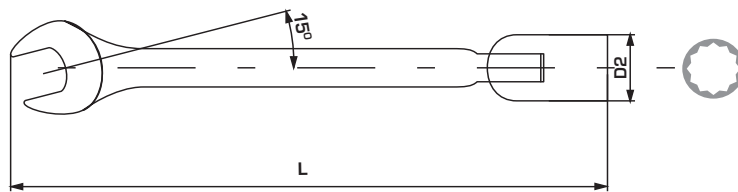

PRODUCT FEATURES

Forged. Chromium-plated. Satin. Ground head.
Socket: 50BV30. Head range of motion: $220^{\circ} \pm 5^{\circ}$.

CODE	SIZE [MM]	L [MM]	D2 [MM]		
36090	10	180	15	x	30/120
36093	13	210	19	x	25/100
36097	17	235	24	x	25/50
36099	19	235	26	x	25/50