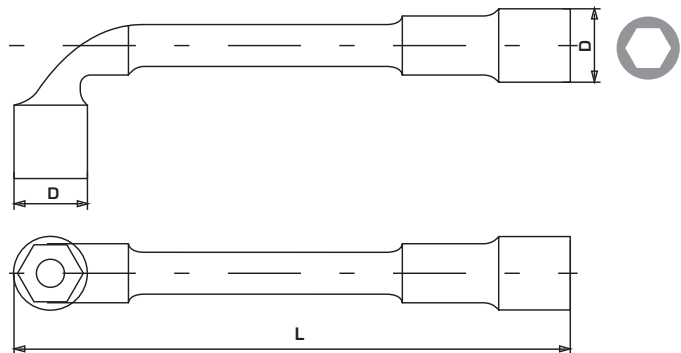

L' TYPE SPANNER TWO-SIDED
HEXAGONAL

PRODUCT FEATURES

Forged. Chromium-plated. Satin. Punctured one-sidedly.

CODE	SIZE [MM]	L [MM]	D [MM]		
36170	10	129	15	x	10/100
36172	12	144	18	x	10/100
36173	13	152	19,5	x	10/100
36174	14	160	21	x	10/100
36175	15	169	22,5	x	10/60
36177	17	187	25,5	x	10/40
36179	19	204	28	x	10/40
36182	22	230	32	x	10/20

L' TYPE SPANNER TWO-SIDED
HEXAGONAL

PRODUCT FEATURES

Forged. Chromium-plated. Satin. Punctured one-sidedly.

CrV
6140

HRC
46±2

CODE	SIZE [MM]	L [MM]	D [MM]		
36184	24	250	34,5	x	10/20
36187	27	280	38	x	5/10
36190	30	310	42	x	5/10
36192	32	330	44,5	x	5/10