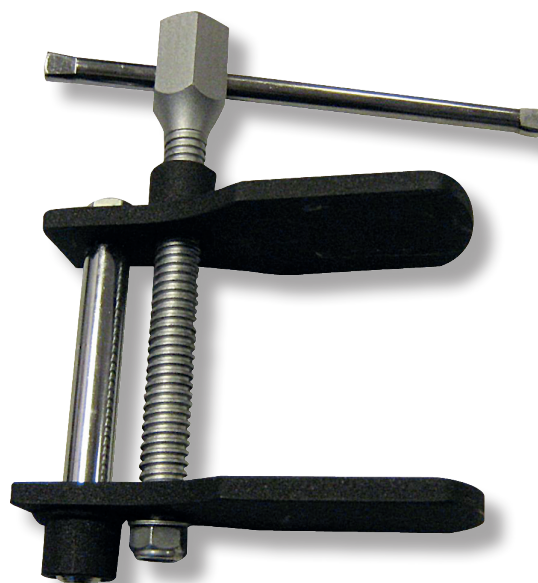

DISC BREAK SPREADER

12-90  
mm

CODE	RANGE [MM]	BOX	
46874	12 - 90	x	20

PROLINE®