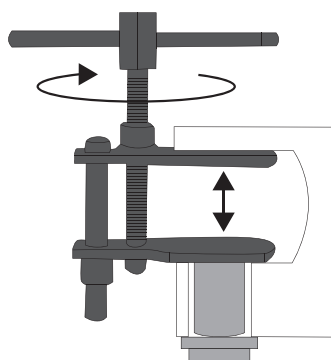

DISC BREAK SPREADER

12-90  
mm

CODE	RANGE [MM]	BOX	
46874	12 - 90	x	20

PROLINE®