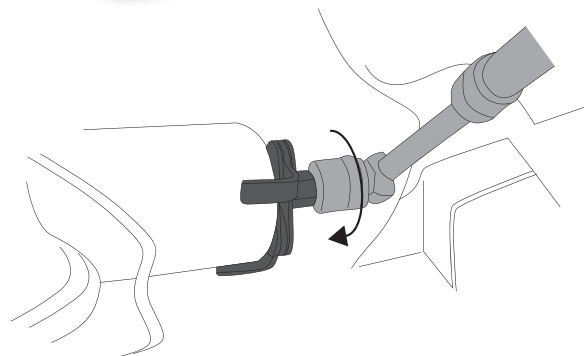

THREE JAW OIL FILTER WRENCH

PRODUCT FEATURES

Three-leg oil filter replacement wrench.

3/8" 1/2" CrV

CODE	RANGE [MM]	
46886	65 - 114	4/20