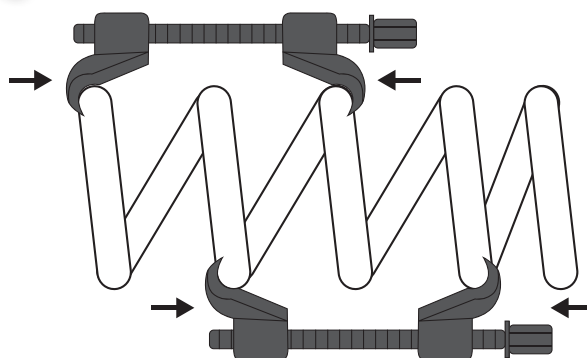

SPRING PULLER

x2 1/2" 300 mm

CODE	LENGTH [MM]	
46892	300	10