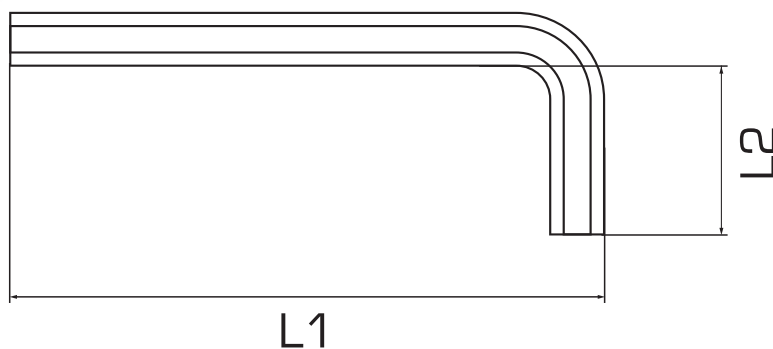

HEXAGONAL KEY, EXTRA LONG

PRODUCT FEATURES

Quenched and tempered, finishing - polished chromium.

CODE	 [MM]	L1 [MM]	L2 [MM]	
48460	2	102	18	10/1000/2000
48461	2,5	114,5	20,5	10/500
48462	3	129	23	10/500/1000
48463	4	144	29	200/1200
48464	5	165	33	10/250
48465	6	186	38	10/200
48466	7	197	41	125
48467	8	208	44	120
48468	9	219	47	35/140
48469	10	234	50	25/100
48470	12	262	57	30/60
48471	14	294	70	30
48472	17	350	70	25
48473	19	390	77	2/20