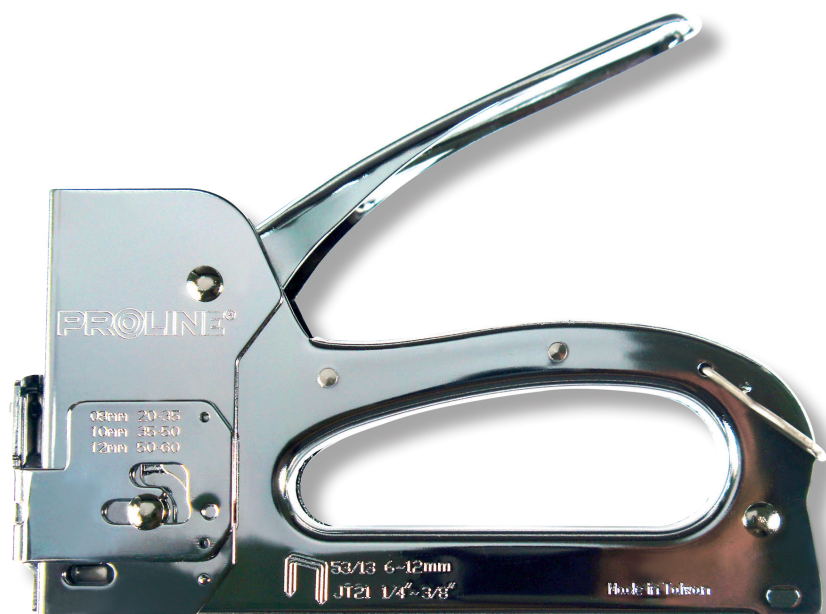

MULTI-FUNCTIONAL METAL STAPLE GUN

PRODUCT FEATURES

Metal case. Equipped with a mechanism enabling three modes of operation.

3in1  
WORKING  
MODES

CODE	HEIGHT [MM]		
55038	6 - 12	x	8/32

STAPLES	CODE PROLINE	L (mm)
	55806   55306	6
	55808   55308	8
	55810   55310	10
	55812   55312	12
	-	-

**PROLINE®**