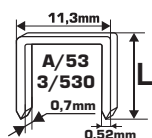

PRODUCT FEATURES

Staple equivalents: - NOVUS#A TYPE 53  
 - RAPID#53 - ROCAFIX#3 - STANLEY#A/53  
 - ESCO#530 - KWB#053 - ARROW@JT-21.

CODE	HEIGHT L [MM]		
55306	6	x	100/200
55308	8	x	100/200
55310	10	x	100/200
55312	12	x	100/200
55314	14	x	100/200