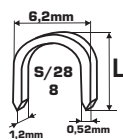

HAND TOOLS FOR JOINING

HARDENED STAPLES, SEMI-CIRCULAR - S/28/8

PRODUCT FEATURES

Staple equivalents: - NOVUS#S - RAPID#28
- ROCAFIX#8.

x1000

CODE	HEIGHT L [MM]		
55330	10	x	100/200
55332	12	x	100/200

PROLINE®