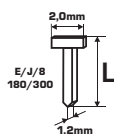

HAND TOOLS FOR JOINING

HARDENED STAPLE NAILS -  
E/J/8/180/300

## PRODUCT FEATURES

Nails equivalents: - ESCO#300 - NOVUS#E  
- ROCAFIX#No8.

x1000

CODE	HEIGHT L [MM]		
55340	10	x	100/200
55342	12	x	100/200
55344	14	x	100/200

**PROLINE**<sup>®</sup>

<https://pl-pl.facebook.com/ProlineTools>  
[www.proline-tools.com](http://www.proline-tools.com)