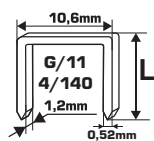

PRODUCT FEATURES

Staple equivalents: - NOVUS#G TYPE 11
 - ROCAFIX#4 - RAPID#140 - STANLEY G/11
 - KWB#057 - ARROW®T-50K.

CODE	HEIGHT L [MM]		
55406	6	x	100
55408	8	x	100
55410	10	x	100
55412	12	x	100
55414	14	x	100