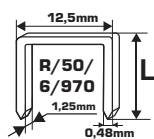

HAND TOOLS FOR JOINING

HARDENED STAPLES - R/50/6/970

PRODUCT FEATURES

Staple equivalents: NOVUS#R TYPE 50
- ROCAFIX#6 - ESCO#970 - KWB#052.

CODE	HEIGHT L [MM]		
55426	6	x	100/200
55428	8	x	100/200

PROLINE®