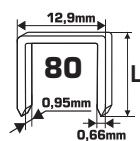

PRODUCT FEATURES

Designed for pneumatic staplers.

CODE	HEIGHT L [MM]		
55506	6	x	200
55508	8	x	200
55510	10	x	100
55512	12	x	100
55514	14	x	100
55516	16	x	100