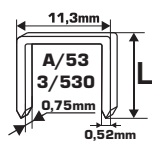

PRODUCT FEATURES

Staple equivalents: - NOVUS#A TYPE 53  
 - RAPID#53 - ROCAFIX#3 - STANLEY#A/53  
 - ESCO#530 - KWB#053 - ARROW@JT-21.

CODE	HEIGHT [MM]		
55806	6	x	80/160
55808	8	x	80/160
55810	10	x	80/160
55812	12	x	80/160
55814	14	x	80/160