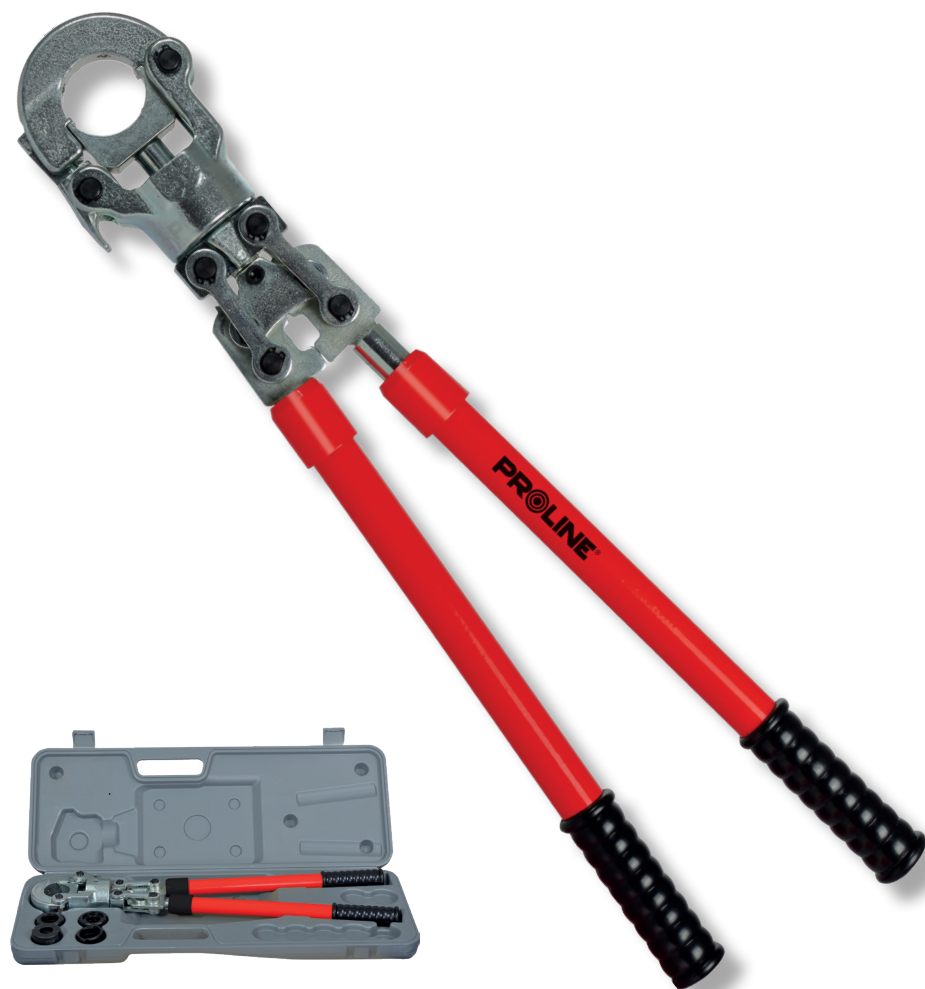

**PEX-AL-PEX PIPE CONNECTION  
CRIMPING TOOL**

**PRODUCT FEATURES**

Crimping tool for PEX-AL-PEX connections, 4 dies included. 360° swivel head. Dies available for purchase separately (PROLINE 67241-16 mm, 16242-20 mm, 16243-26 mm, 16244-32 mm).

PEX  
AL  
PEX
PE-RT  
AL  
PE-RT
6T  
60kN
U  
Ø 16
U  
Ø 20
U  
Ø 26
U  
Ø 32

CODE	DIAMETER [MM]	BOX	ICON
67240	16/20/26/32	x	2

**PROLINE®**