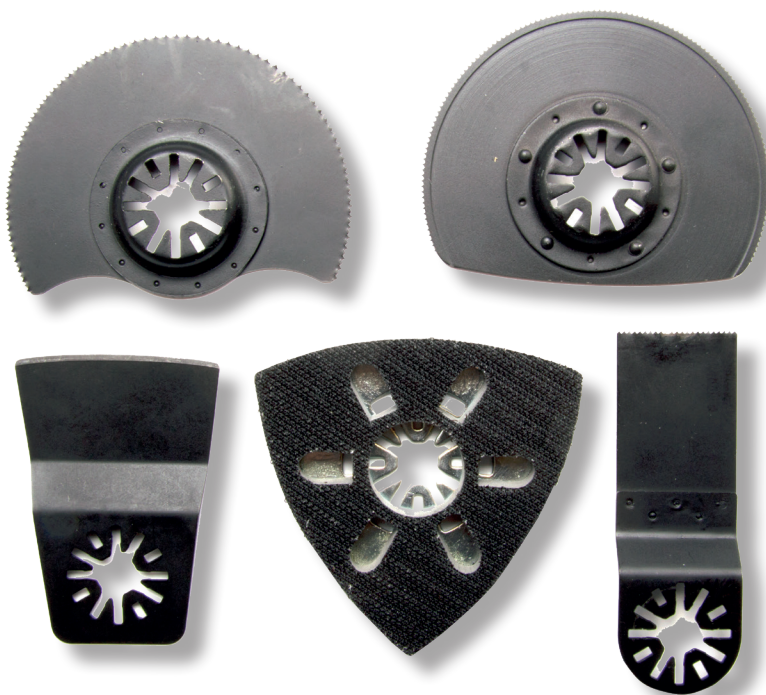

ACCESSORIES FOR POWER TOOLS

ACCESSORIES FOR MULTIFUNCTIONAL TOOLS WITH A KEY HOLDER

PRODUCT FEATURES

Delta foot 1 pcs, straight saw 1 pcs, stripping tool 1 pcs, semi-circular saw 1 pcs, semi-circular grounded saw 1 pcs.

CODE	QUANTITY PCS IN A SET		
93126	5	x	40

PROLINE®

 <https://pl-pl.facebook.com/ProlineTools>
www.proline-tools.com