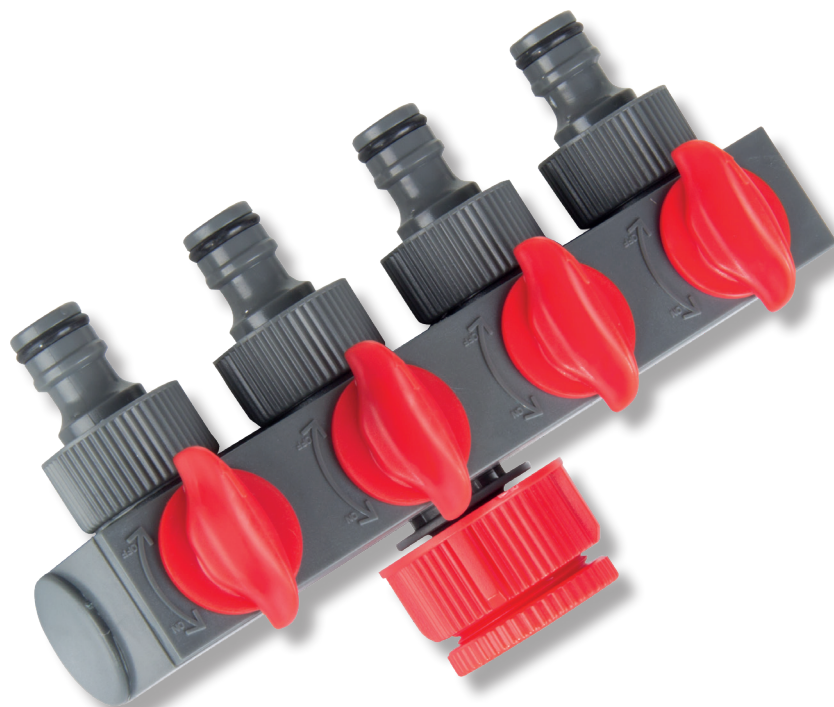

PRODUCT FEATURES

Connector enables to connect 2 hose ends to the water intake by means of quick connections. Each connection has adjustable water flow.

CODE		
99241	x	6/36