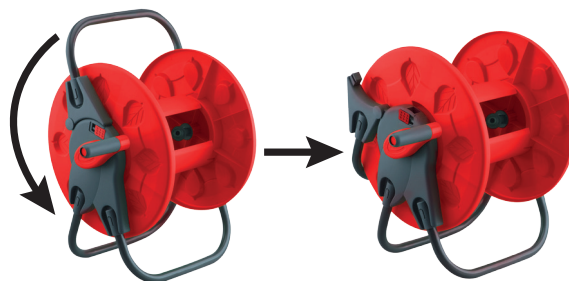

PRODUCT FEATURES

Easy installation without tools. Collapsible handle facilitates storage.

ABS
PP METAL

CODE	LENGTH	
99391	45 m x 1/2" • 25 m x 3/4"	5
99392	60 m x 1/2" • 40 m x 3/4"	5